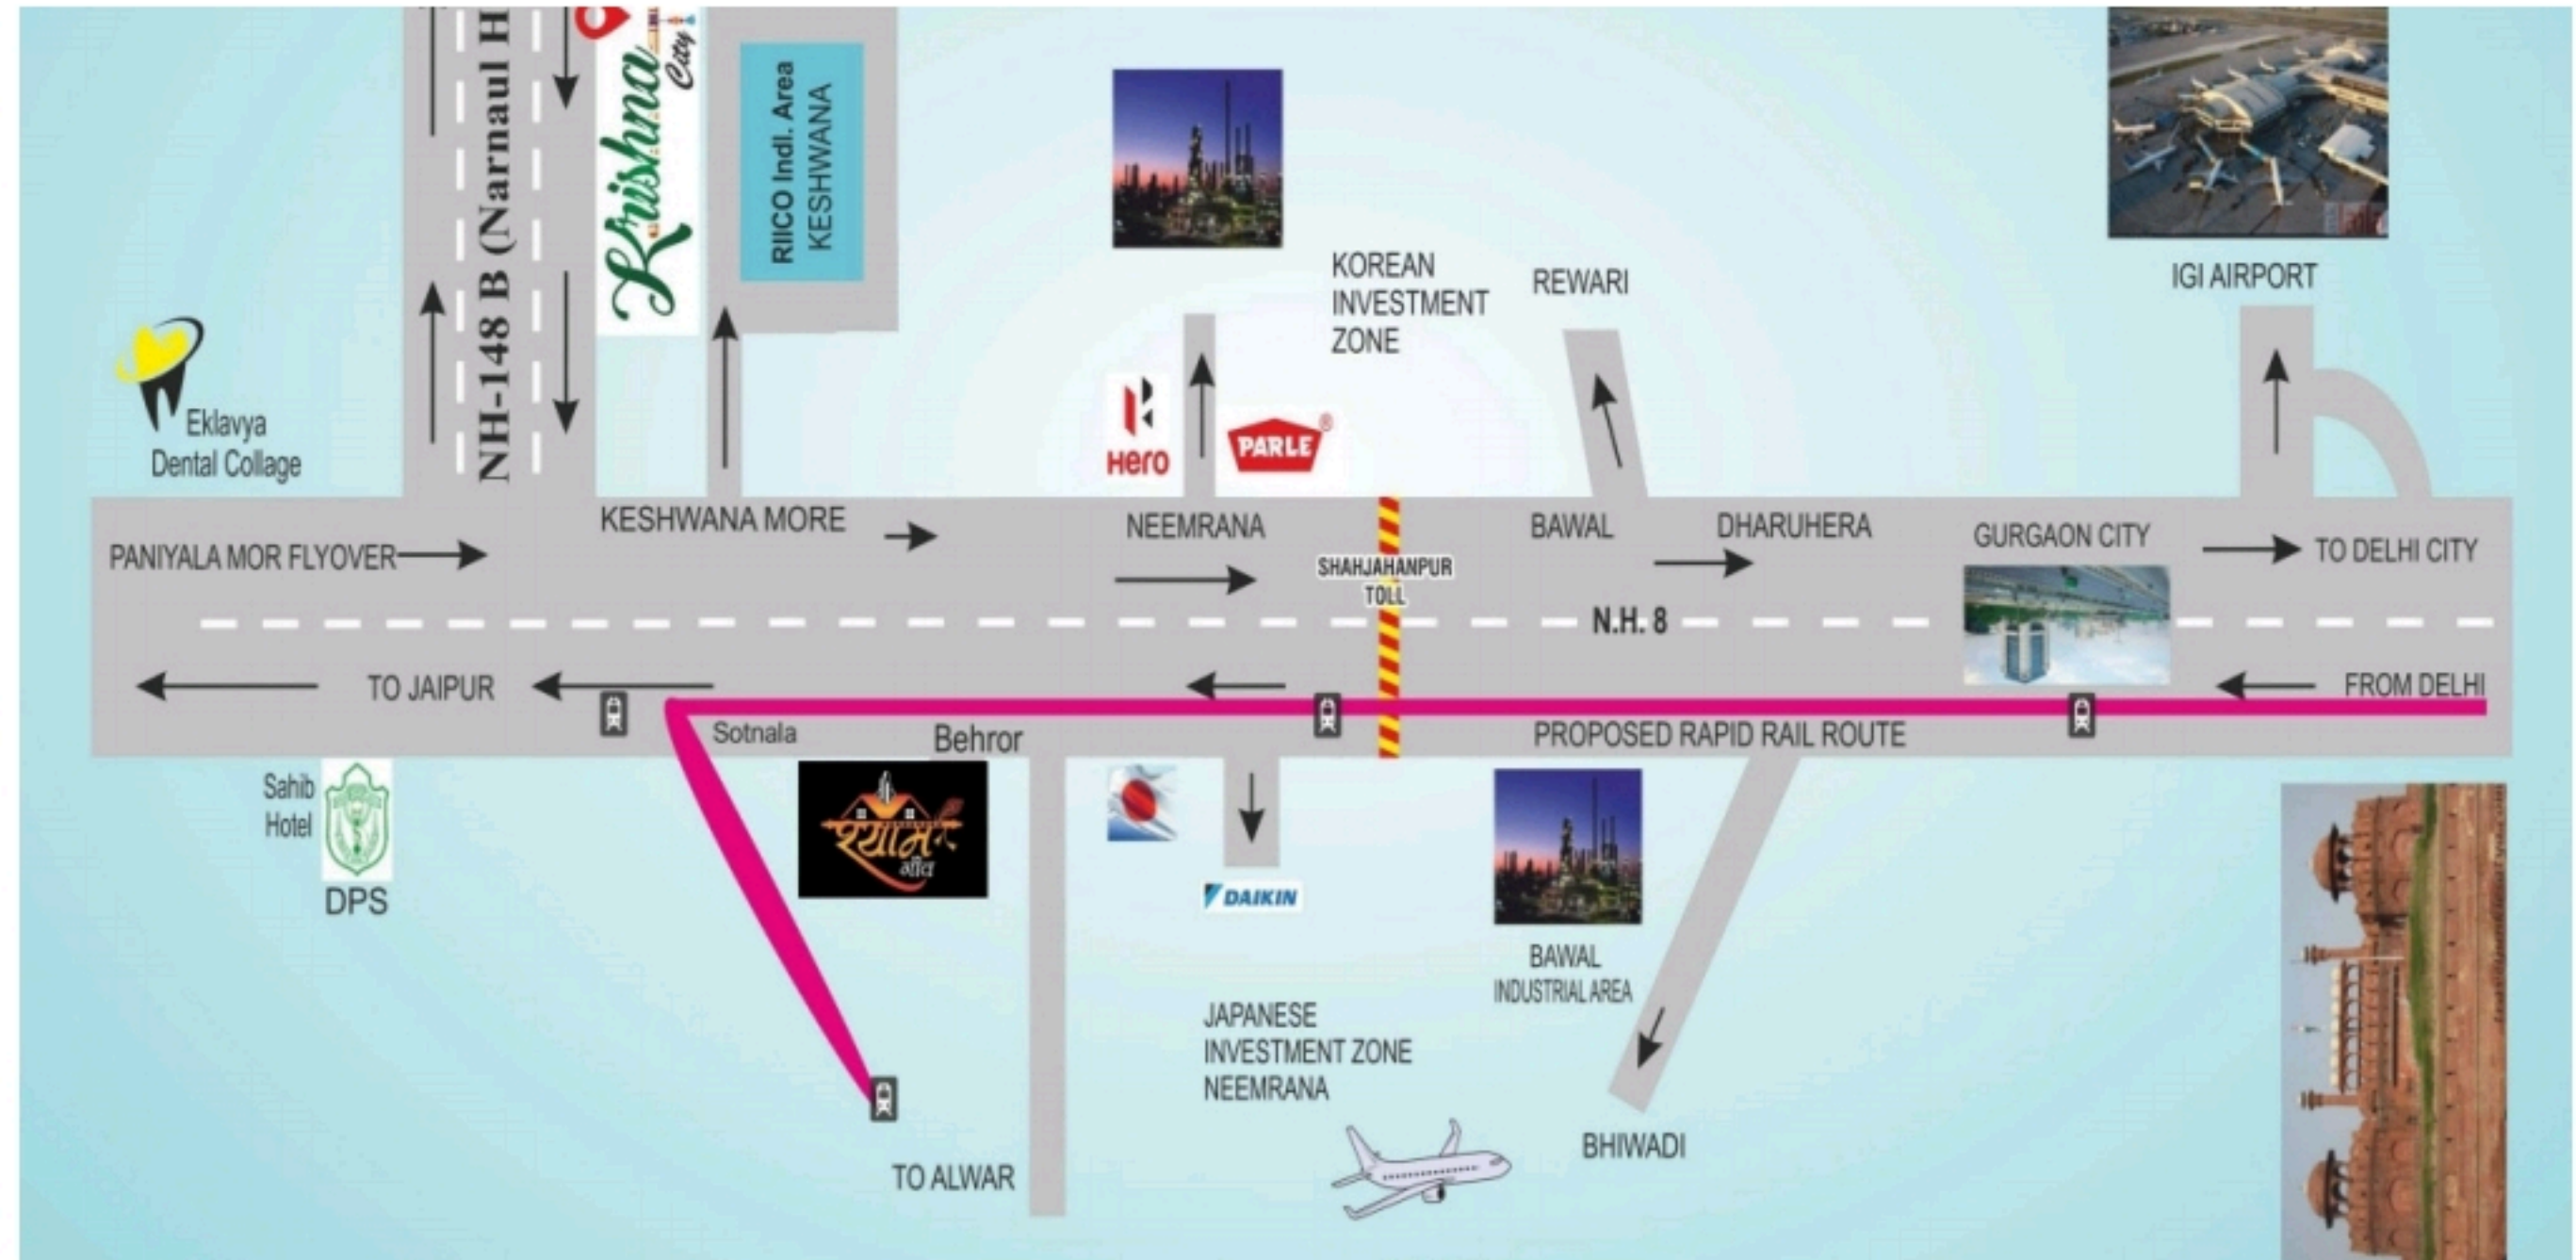

Location Map

Behror

Neemeana

Delhi

Project Location

10-15 KM

110-115 KM