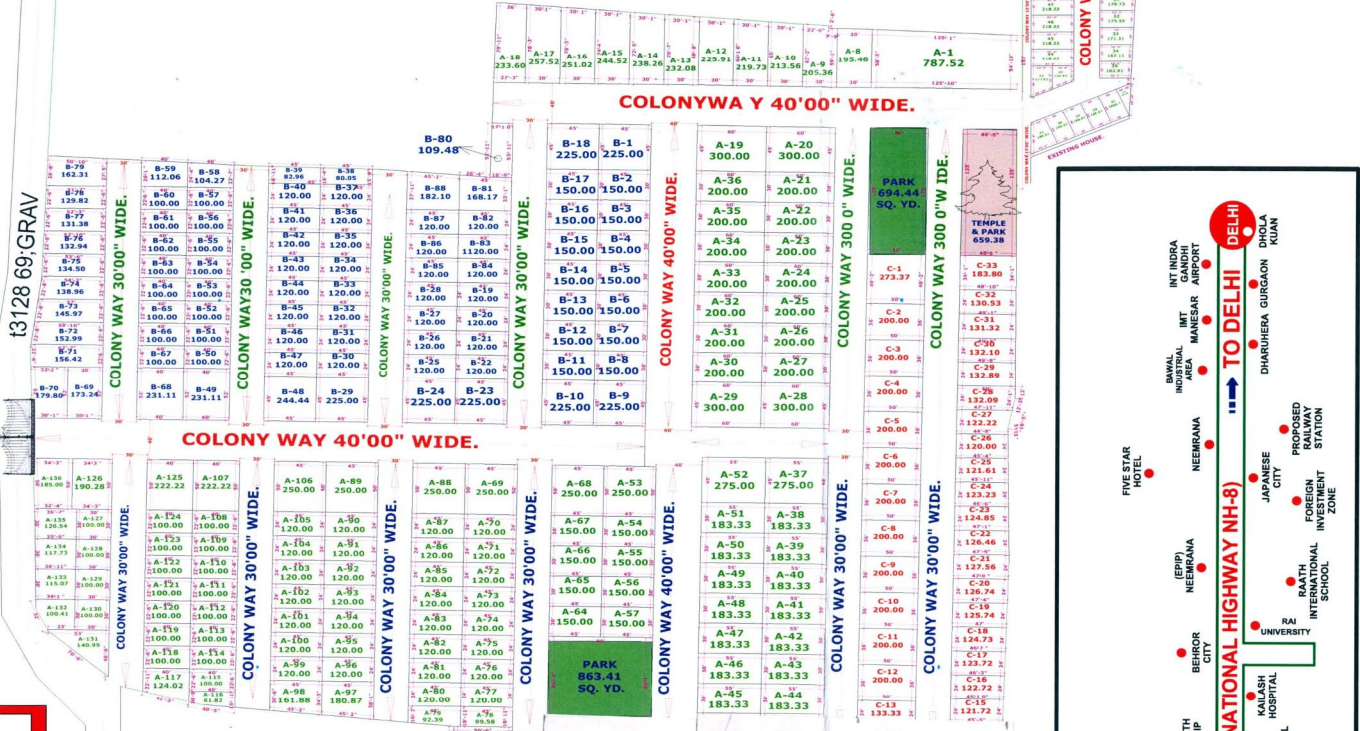

SKY CITY LAYOUT PLAN

SHYAM RESIDENCY

MAIN ENTRY ROAD KESHWANA INDUSTRIAL AREA

N.H. NO. 08. TO DELHI

TO JAIPUR

MANGLAM SAFARI HOTEL.