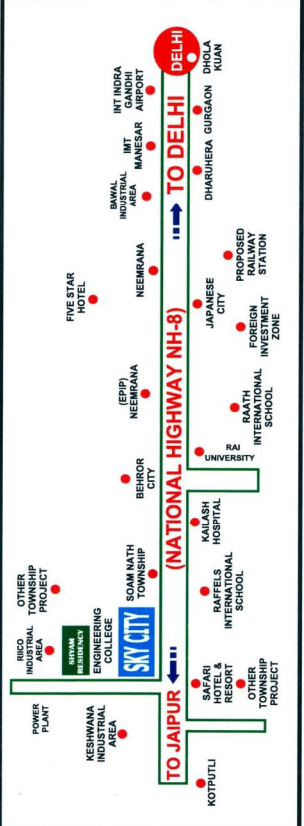

SKY CITY LAYOUT PLAN

SHYAM RESIDENCY

MAIN ENTRY ROAD KESHWANA INDUSTRIAL AREA

N.H. NO. 08. TO DELHI

TO JAIPUR

MANGLAM SAFARI HOTEL.